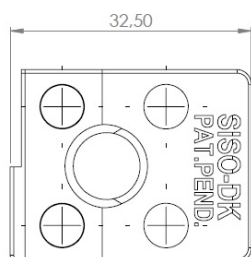

PRODUCT SHEET

Description:

Glass Door Handle "Square", F/Double Doors, L+R, Alu Finish, F/Glass Thickness 4-6mm, 1 Zamak Screw W/PVC Tip & 1 Zamak, Screw W/ø5x3,5mm

Item number:

17.40.081-0

Units	Box	Carton	HS Code	Barcode
Pair	10	100	8302420090	 5704866072175

Changed from 6,00 mm. to 6,20 mm. 23-04-2012

Screws needed - not on drawing!!
One side shown

SISO A/S

Mileparken 11
DK-2740 Skovlunde
Denmark
VAT: DK 24786013

Phone +45 45 830 900

www.siso.dk
siso@siso.dk

Danske Bank
Nytorv Branch
Copenhagen
SWIFT: DABADKKK