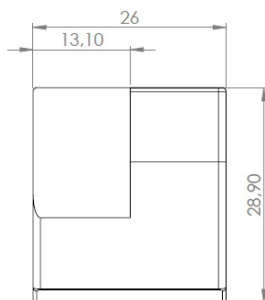

PRODUCT SHEET

Description:

Glass Door Handle "Square", F/Double Doors, L+R, Alu Finish, F/Glass Thickness 4-6mm, 1 Zamak Screw W/PVC Tip & 1 Zamak, Screw W/ø5x3,5mm

Item number:

17.40.081-0

Units	Box	Carton	HS Code	Barcode
Pair	10	100	8302420090	 5704866072175

Changed from 6,00 mm. to 6,20 mm. 23-04-2012

Screws needed - not on drawing!!
One side shown

SISO A/S

Mileparken 11
DK-2740 Skovlunde
Denmark
VAT: DK 24786013

Phone +45 45 830 900

www.siso.dk
siso@siso.dk

Danske Bank
Nytorv Branch
Copenhagen
SWIFT: DABADKKK