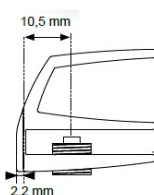

PRODUCT SHEET

Description:

Glass Door Handle "Square", F/Double Doors, L+R, Alu Finish, F/Glass Thickness 4-6mm, 1 Zamak Screw W/PVC Tip & 1 Zamak, Screw W/ø5x3,5mm

Item number:

17.40.081-0

Units	Box	Carton	HS Code	Barcode
Pair	10	100	8302420090	 5704866072175

Changed from 6,00 mm. to 6,20 mm. 23-04-2012

Screws needed - not on drawing!!
One side shown

SISO A/S

Mileparken 11
DK-2740 Skovlunde
Denmark
VAT: DK 24786013

Phone +45 45 830 900

www.siso.dk
siso@siso.dk

Danske Bank
Nytorv Branch
Copenhagen
SWIFT: DABADKKK